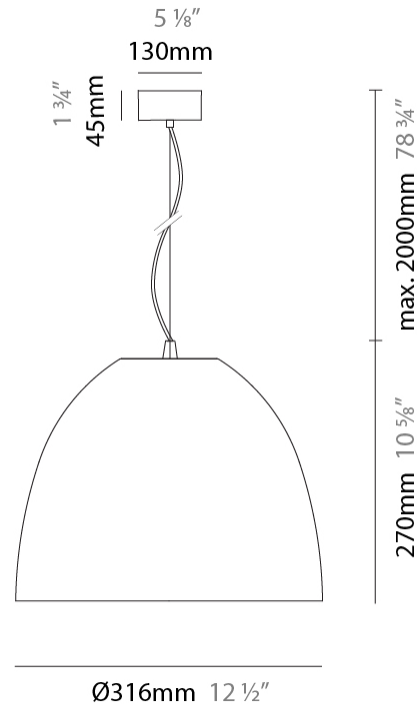

PROJECT	_____
TYPE	_____
SPECIFIER	_____
QUANTITY	_____
DATE	_____

AURORA XS FOOD SUSPENSION

A1010044 -

base number   Finish Options   Beam Angle

1. To build a product code in our configurator select the specify button on the base model # product page
2. To build a manual product code on this datasheet choose from the options listed below in blue font and add the suffix to the base model #

GENERAL

Series: Aurora Food
Subseries: Aurora XS Food
Partner: Side
Division: Architectural
Installation: Suspension
Product Type: Pendant
Mounting Location: Ceiling
Light Distribution: Direct

PHYSICAL

Shape: Dome
Diameter (mm): 316
Diameter (in): 12 1/2
Height (mm): 270
Height (in): 10 5/8
Max. Overall Height (mm): 2270
Max. Overall Height (in): 89 3/8
Weight (kg): 3.1
Weight (lbs): 6.8
Fixture Finish: [RWH](#) / [BLK](#) / [GRY](#)
Fixture Material: Aluminum
Cable Details: 2000mm / 78 3/4" Cable

ELECTRICAL

Lamp Type: LED
Input Wattage (W): 41
Dimming: Non-Dimmable
Driver Included: Yes
Driver Location: Integrated
Driver Type: Constant Current - Universal
Driver Class: Class 2
Input Voltage (V): 120
Constant Current (MA): 1050mA

LED

Max. Delivered Lumen (lm): 2592
CRI: >90 CRI
Lamp Life (hrs): 50000

OPTICAL

Beam Angle: [Symmetrical Diffusing 30,60](#)

RATINGS AND CERTIFICATIONS

Certified By: Certified for North American Standards
IP rating: IP20