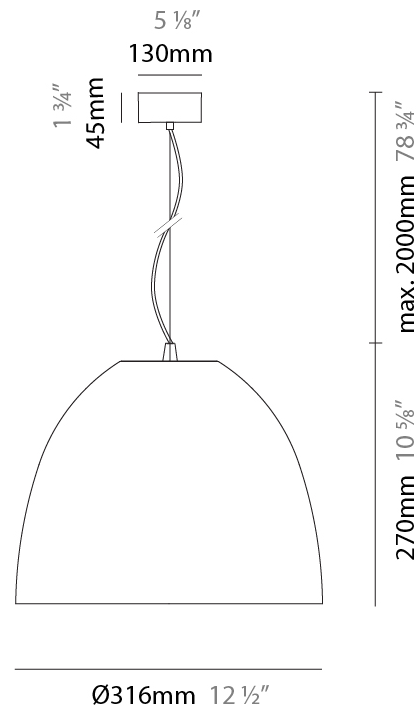

PROJECT
TYPE
SPECIFIER
QUANTITY
DATE

AURORA XS FOOD SUSPENSION

A1010048 -

base number   Finish Options   Beam Angle

1. To build a product code in our configurator select the specify button on the base model # product page
2. To build a manual product code on this datasheet choose from the options listed below in blue font and add the suffix to the base model #

GENERAL

Series: Aurora Food
Subseries: Aurora XS Food
Partner: Side
Division: Architectural
Installation: Suspension
Product Type: Pendant
Mounting Location: Ceiling
Light Distribution: Direct

PHYSICAL

Shape: Dome
Diameter (mm): 316
Diameter (in): 12 1/2
Height (mm): 270
Height (in): 10 5/8
Max. Overall Height (mm): 2270
Max. Overall Height (in): 89 3/8
Weight (kg): 3.1
Weight (lbs): 6.8
Diffuser: Symmetrical Diffusing
Fixture Finish: [RWH](#) / [BLK](#) / [GRY](#)
Fixture Material: Aluminum
Cable Details: 2000mm / 78 3/4" Cable

ELECTRICAL

Lamp Type: LED
Input Wattage (W): 41
Dimming: Non-Dimmable
Driver Included: Yes
Driver Location: Integrated
Driver Type: Constant Current - Universal
Driver Class: Class 2
Input Voltage (V): 120
Constant Current (MA): 1050

LED

Color Temperature (°K): 2700
Max. Delivered Lumen (lm): 3806
CRI: >90 CRI
Lamp Life (hrs): 50000

OPTICAL

Beam Angle: [30](#) / [60](#)

RATINGS AND CERTIFICATIONS

Certified By: Certified for North American Standards
IP rating: IP20